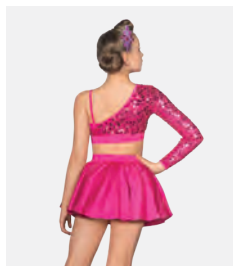

Misure Bambino XS - Adulto XXL

1ST
POSITION®

Ref. COGL0047

**1st Position Costume 2 Pezzi
in Paillettes - Rosa**

- Appendiabito e custodia inclusi.

Misure Bambino S - Adulto M

1ST
POSITION®

Ref. COGL0075