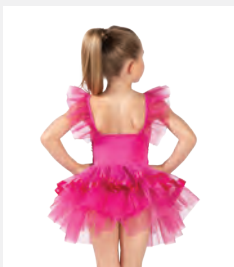

Misure Bambino XS - XXL

Ref. COGL0127

**1st Position Shorts Glitz
in Paillettes**

- Vita alta.

Misure Bambino M - Adulto XXL

1ST
POSITION®

Ref. FPC25041A

**1st Position Tutù con
Corpetto in Paillettes e
Scollo Quadrato**