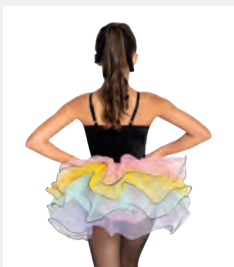

Ref. FPC24015

**1st Position Abito Multicolore
con Orlo in Filo Metallico**

- Fascia per capelli in tessuto coordinato inclusa.
- Bretelline regolabili.
- Base del body attaccata.
- Appendiabito e custodia inclusi.

Misure Bambino S - XXL

Ref. FPC25014A

1st Position Tutù Multistrato

- Doppiato davanti.
- Slip incorporato.
- Appendiabito e custodia inclusi.

Misure Bambino S - XXL