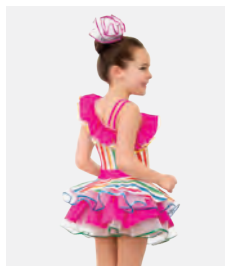

Ref. COTU0028

1st Position Tutù Glitterato a Righe - Arcobaleno

- Accessorio capelli incluso.
- Appendiabito e custodia inclusi.
- Accessorio per capelli non incluso.

Misure Bambino S - XL