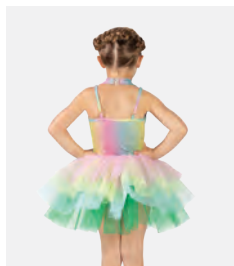

Misure Bambino S - Adulto XXL

Ref. FPC25071B

**1st Position Maglietta
Metallizzata Scollatura a V**

- Lamina metallica stampata.

Misure Bambino S - Adulto XXL

1ST
POSITION®

1ST
POSITION®

Ref. FPC25002A