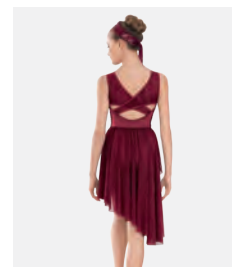

1ST POSITION®

Ref. COLD0055

1st Position Tutina Lyrical Asimmetrica in Paillettes con Inserti in Mesh

- Appendiabito e custodia inclusi.

Misure Bambino L - Adulto XXL

1ST POSITION®

Ref. COLD0063

1st Position Abito Lyrical in Paillettes con Gonna Avvolgente - Borgogna