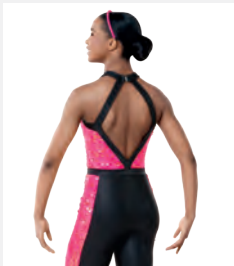

★ **NUOVO**

Ref. REVRC25775

Revolution Read My Mind

- Doppiato davanti.
- Cerchietto con strass incluso.
- Appendiabito e custodia inclusi.

Misure Bambino XS - Adulto XXL