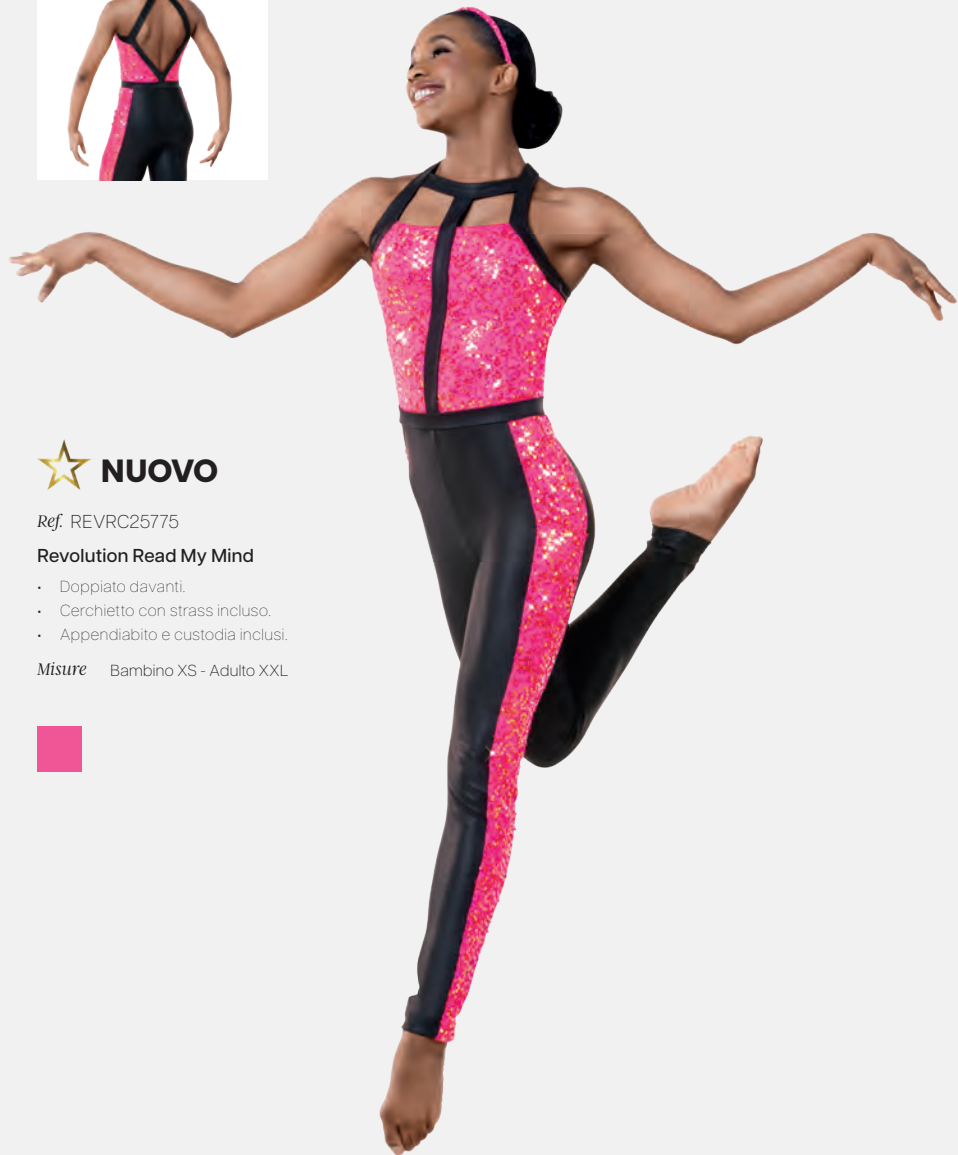

★ **NUOVO**

Ref. REVRC25775

Revolution Read My Mind

- Doppiato davanti.
- Cerchietto con strass incluso.
- Appendiabito e custodia inclusi.

Misure Bambino XS - Adulto XXL