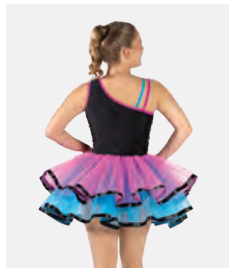

Misure Adulto S - XXL

1ST
POSITION®

Ref. COUB0004

1st Position Salopette in Paillettes - Nero

- Appendiabito e custodia inclusi.
- Top corto non incluso.

Misure Bambino S - Adulto XL

1ST
POSITION®

Ref. FPC25021A